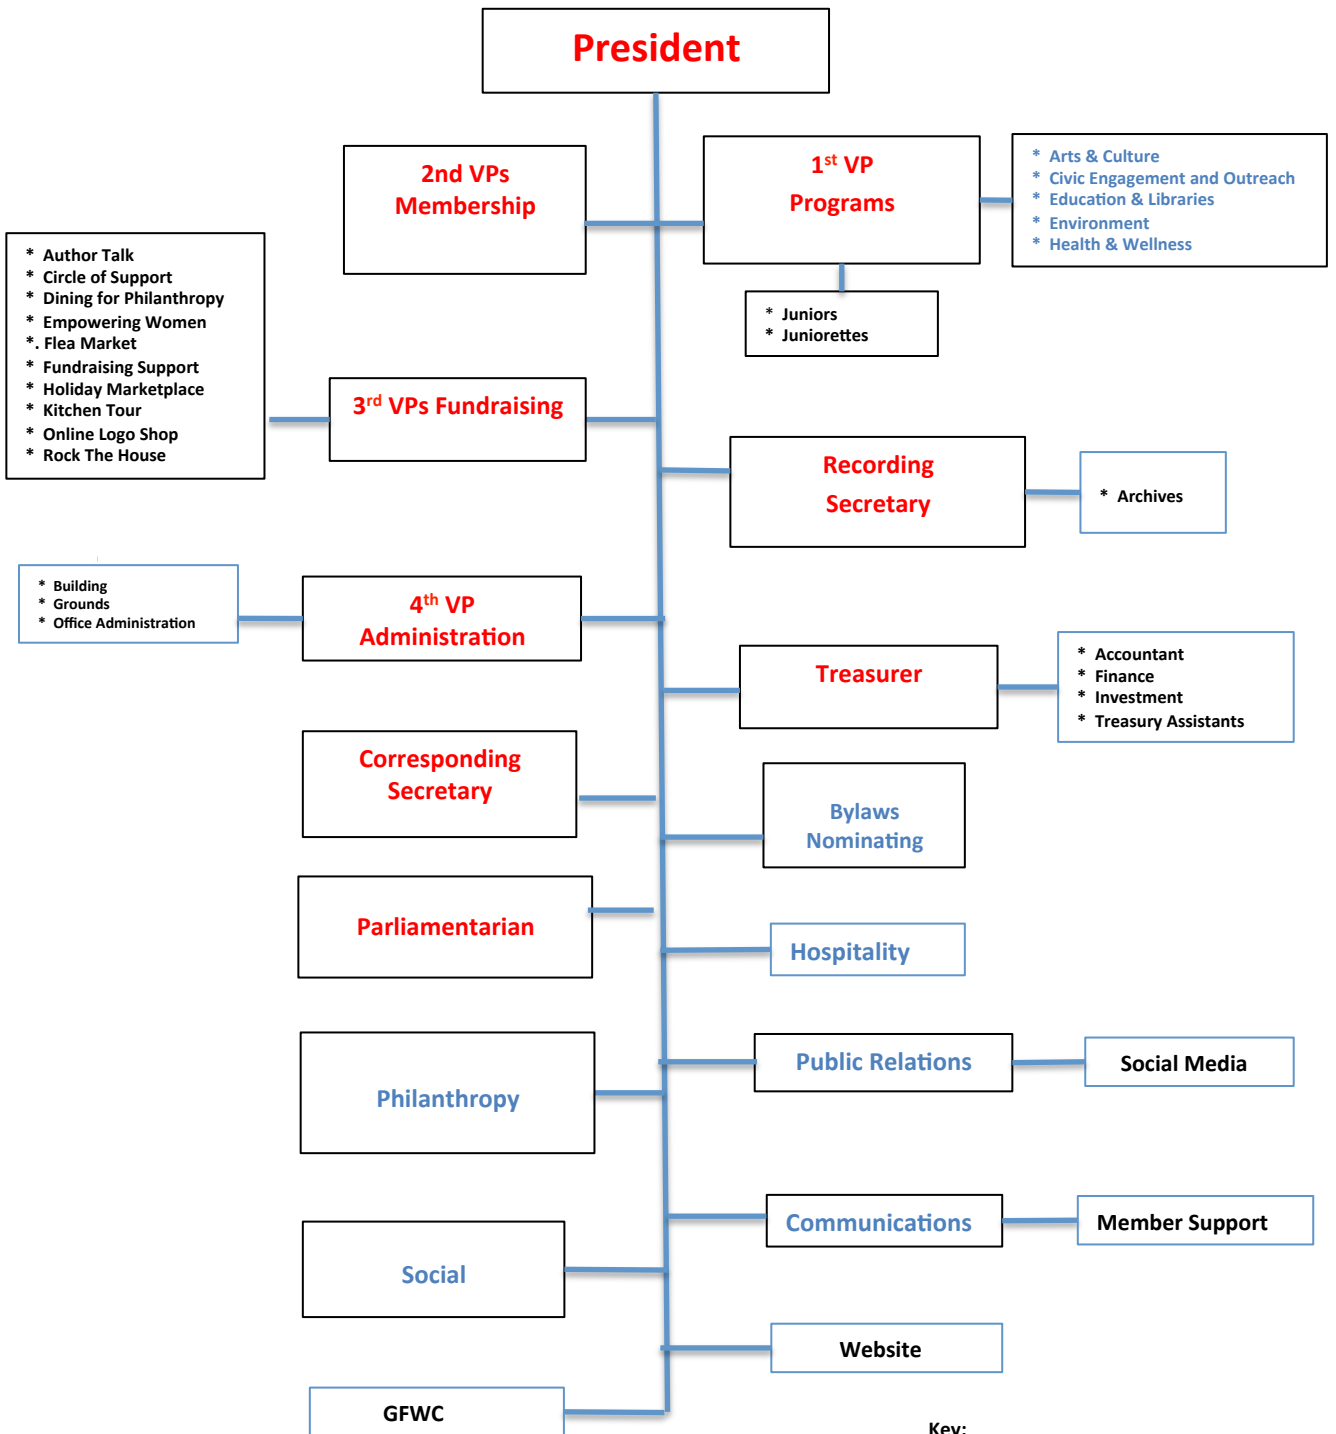

Naples Woman's Club Organization Chart 2020-2022

Key:
 Red: Exec. Committee
 Blue and Red: Board of Directors
 Black: Non-Board Positions