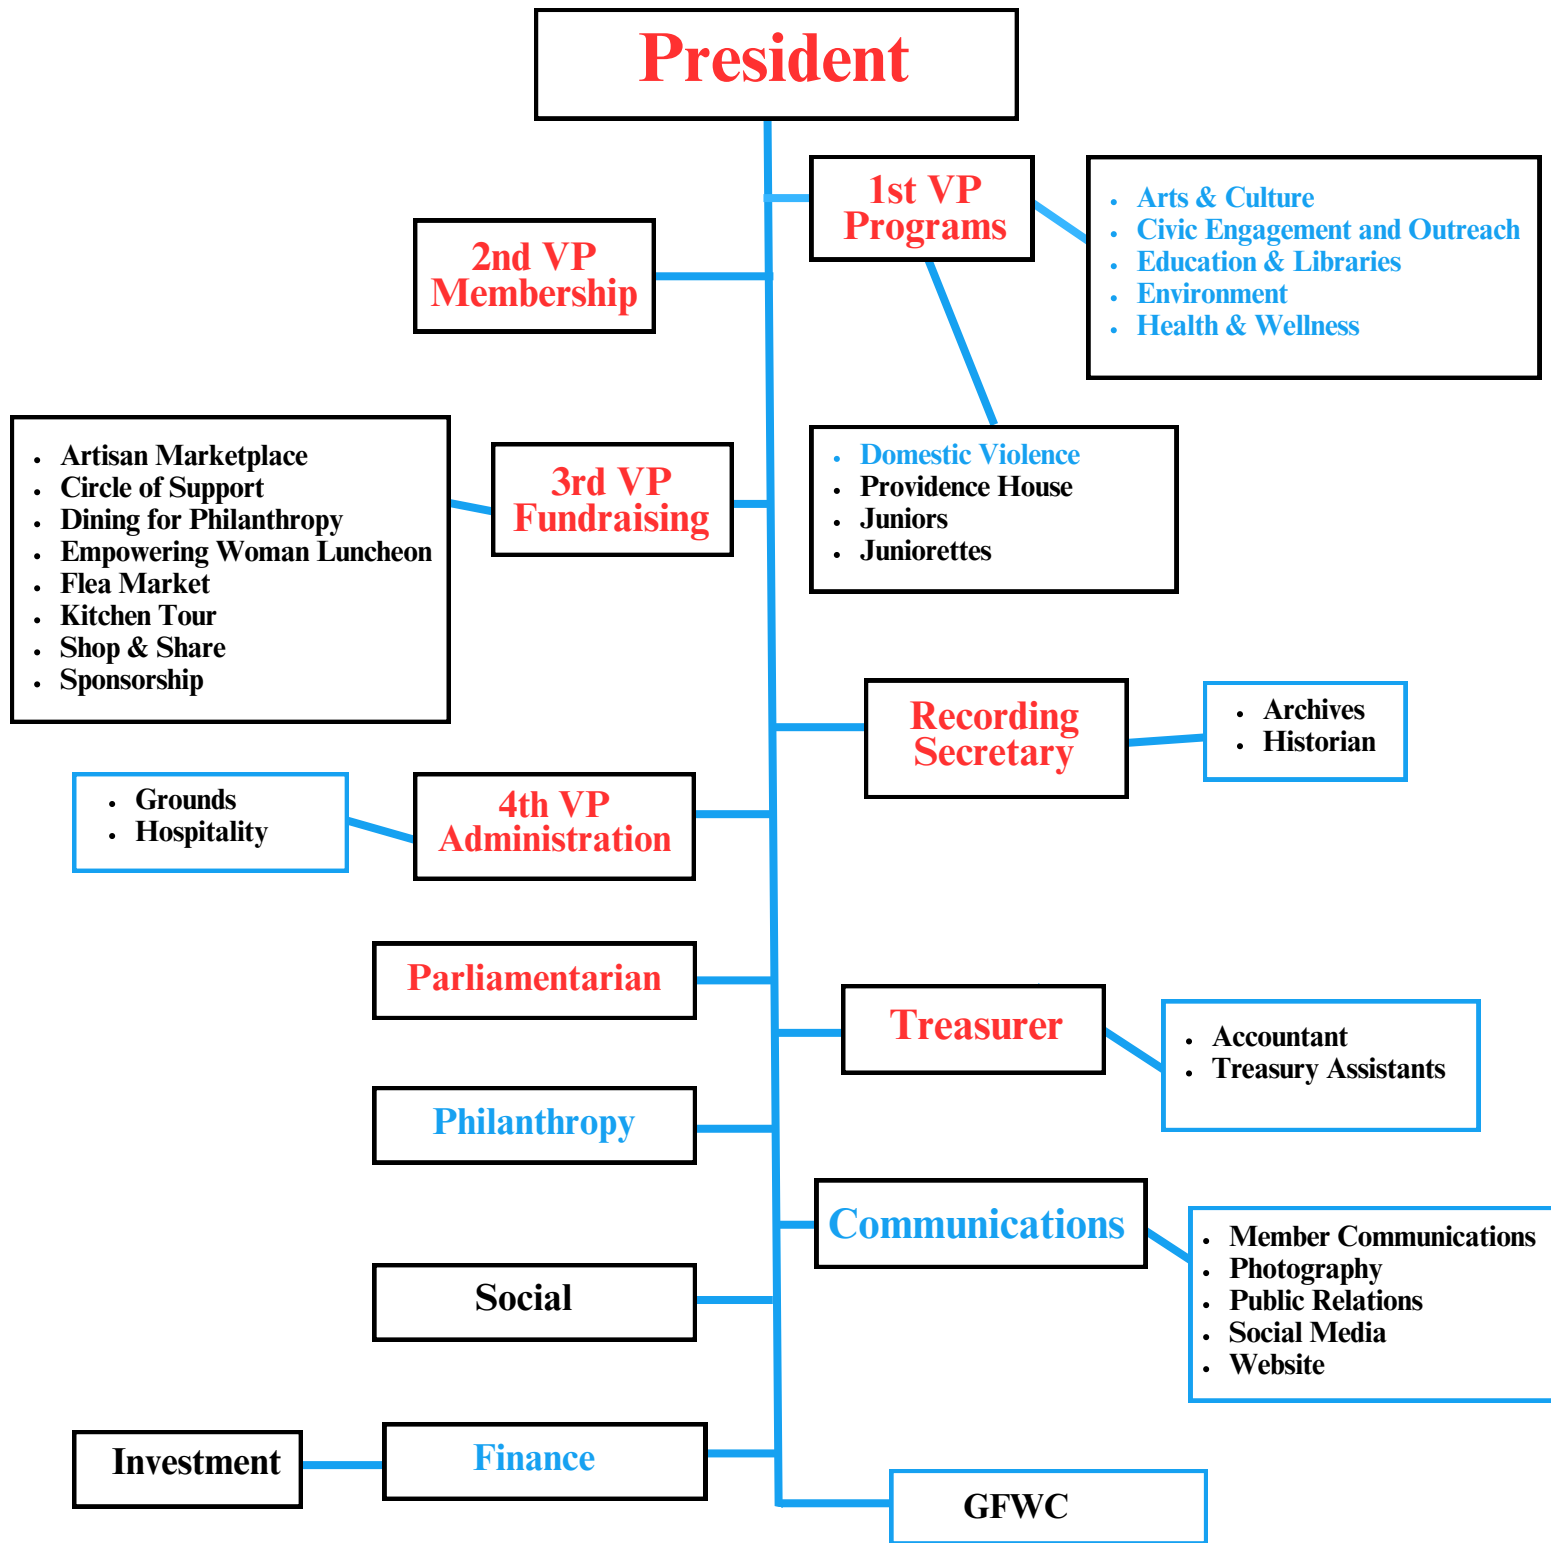

## Naples Woman's Club Organizational Chart 2022-2024

Key:

Red: Exec. Committee

Blue and Red: Board of Directors

Black: Non-Board Positions