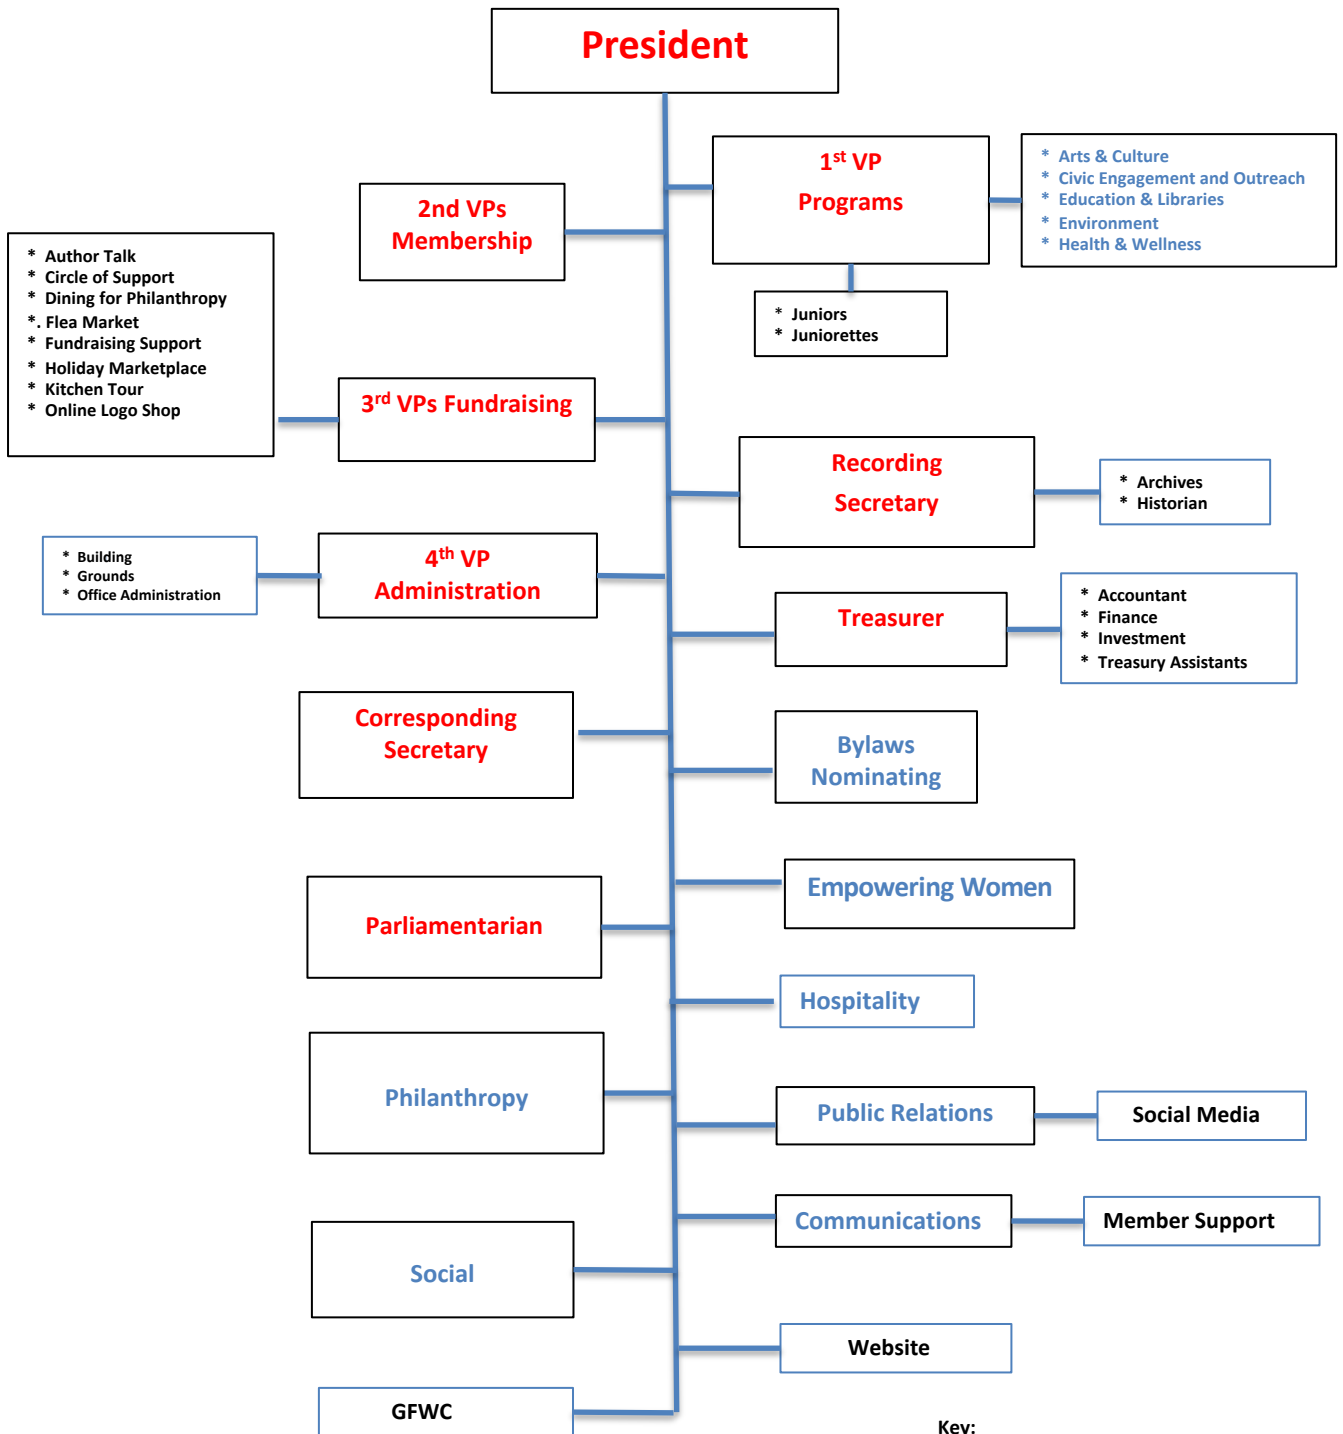

Naples Woman's Club Organization Chart 2020-2022

Key:

Red: Exec. Committee

Blue and Red: Board of Directors

Black: Non-Board Positions