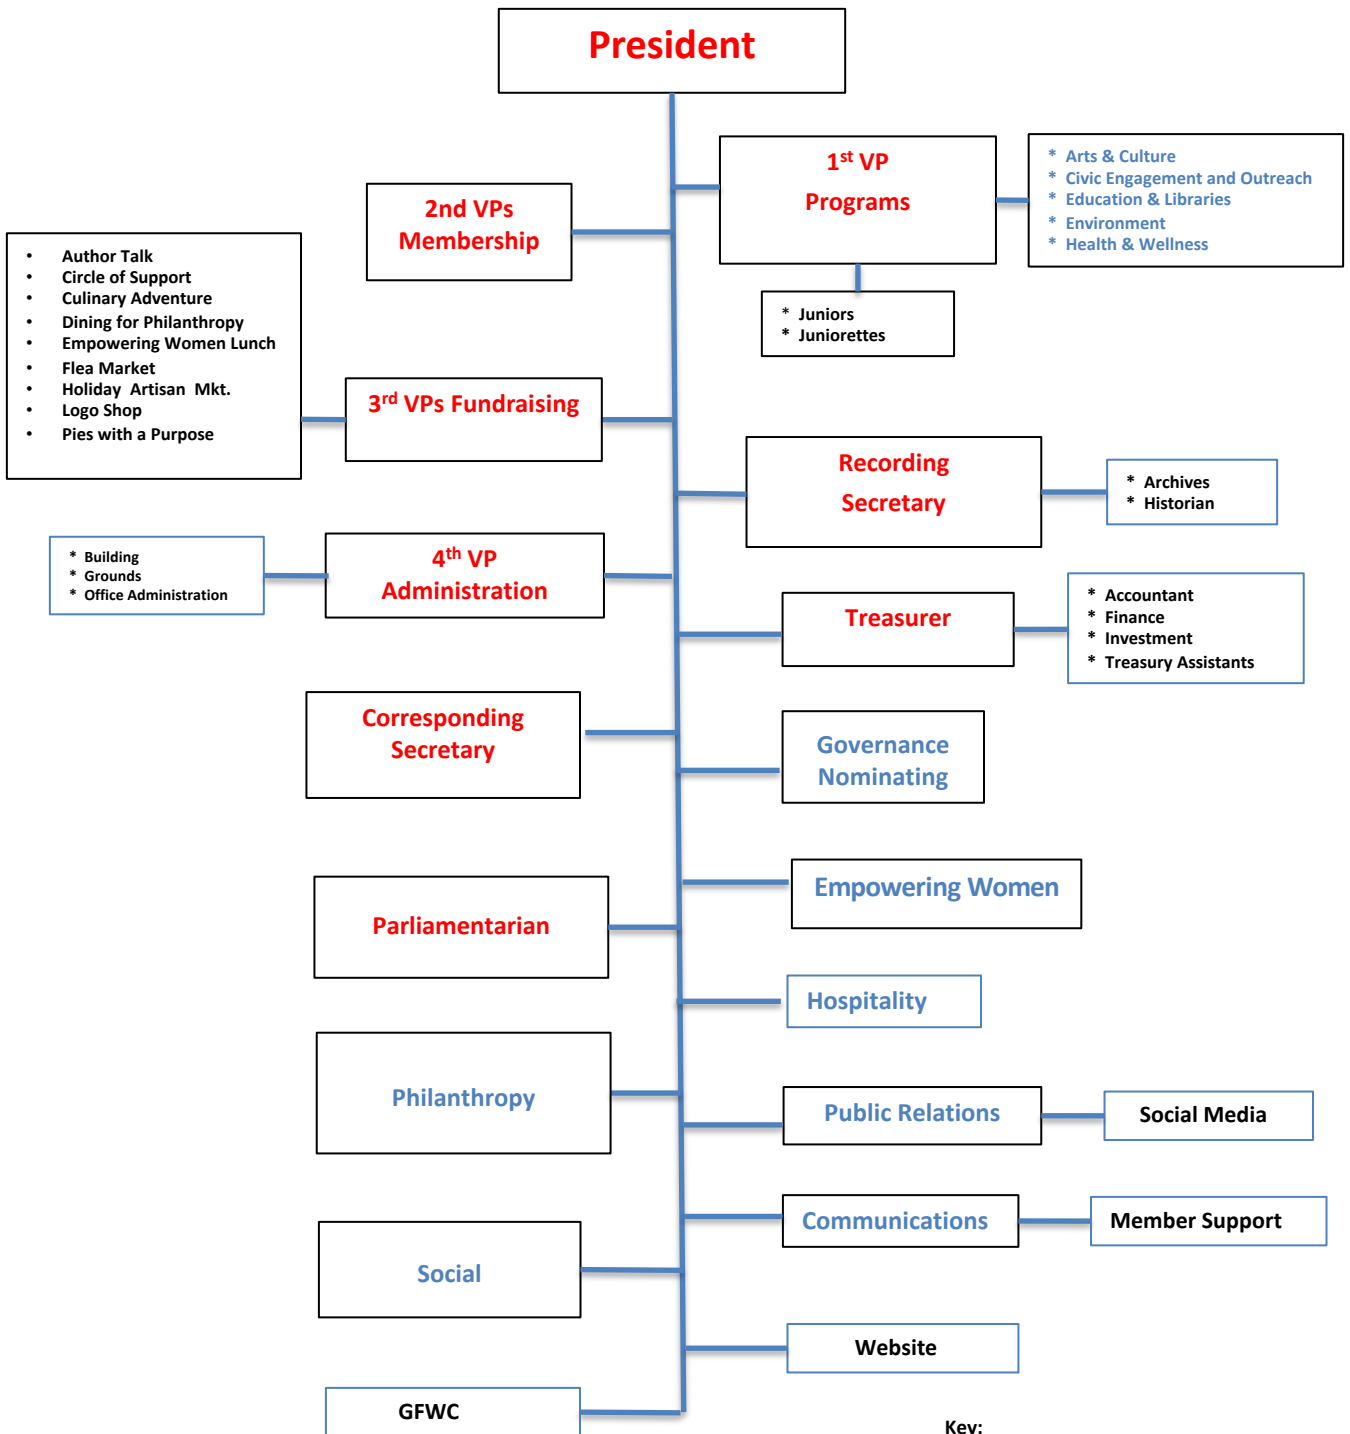

## Naples Woman's Club Organization Chart 2020-2022

**Key:**  
 Red: Exec. Committee  
 Blue and Red: Board of Directors  
 Black: Non-Board Positions